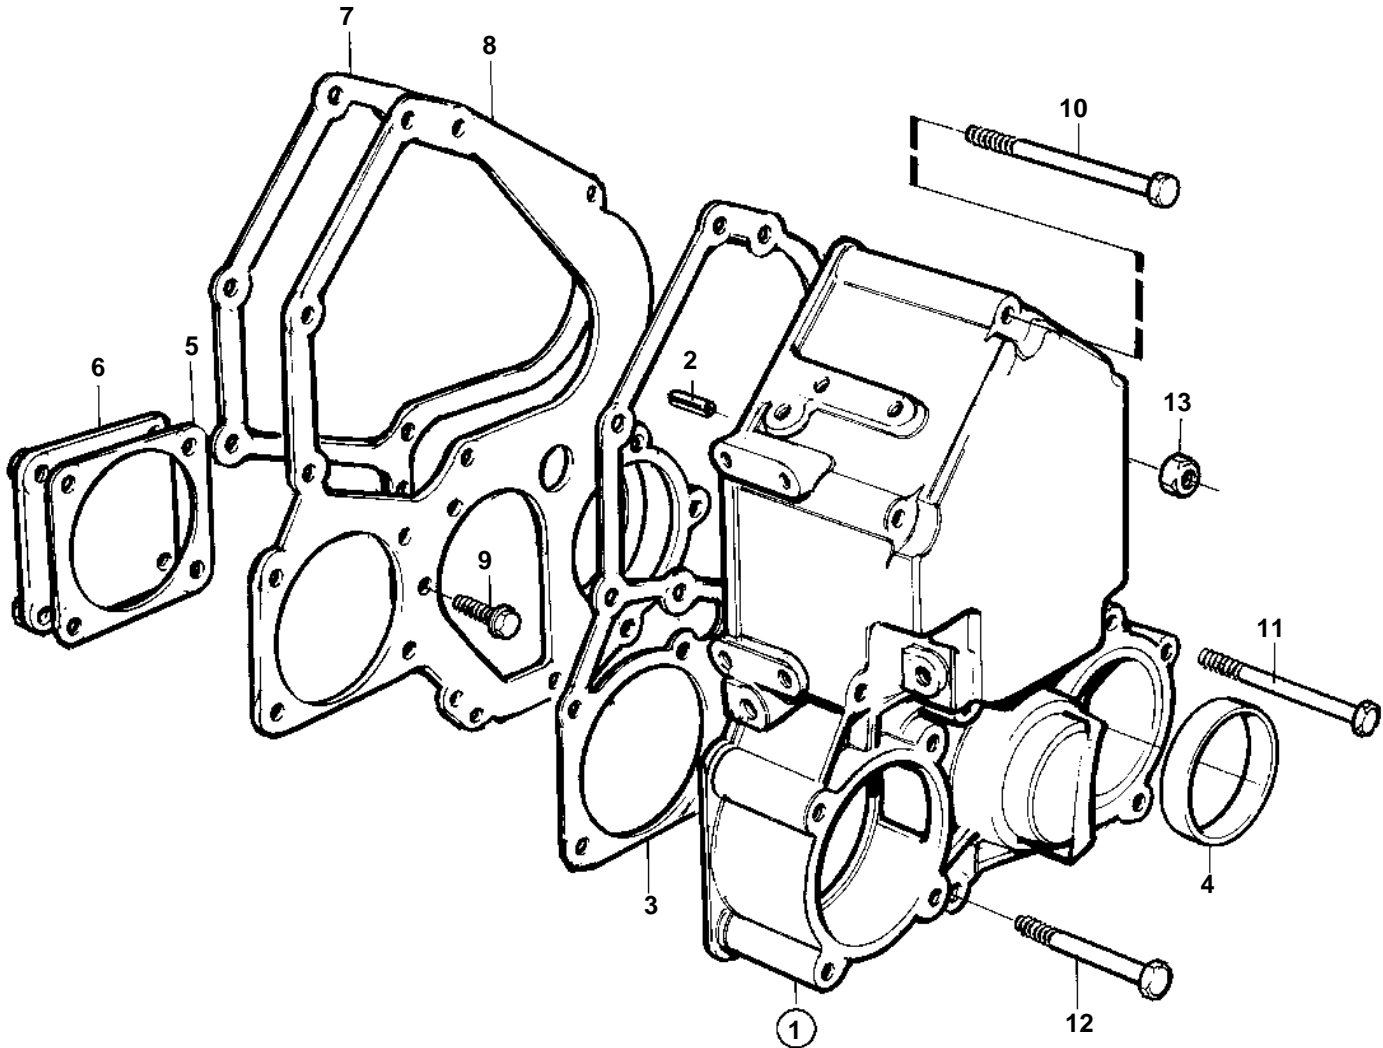

MD2030B, MD2030C, MD2030D

15034

MD2030B, MD2030C, MD2030D

REF	PART NO.	QTY	DESCRIPTION	NOTES
1	3580373	1	Timing gear casing	
2		1	• Spring pin	
3	3580374	1	Gasket	
4	3580026	1	Sealing ring	
5	3580378	1	Gasket	
6	3580377	1	Cover	
7	3580360	1	Gasket	
8		1	Front plate	
9	967949	3	Screw	
10	861899	2	Flange screw	
11	965178	2	Flange screw	(3580054)
12	3580053	4	Screw	
13	945407	1	Flange nut	